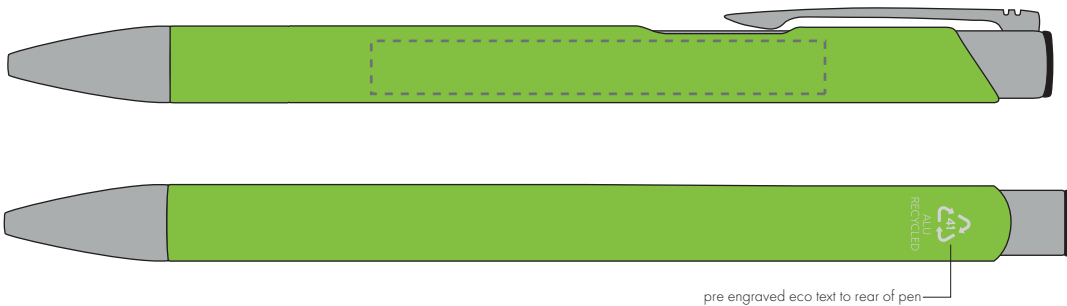

Your Ref:  
Our Ref:

Quantity:  
Version: 1

Product Code: TPC982001  
Product Colour: LIGHT GREEN

**PRINTING CONCERNS:**

We stock this item in the following colours

**PANTONE REFERENCE(S)**

 Full colour printing

ARTWORK SCALE 100%

ARTWORK SCALE 100%  
Digital Print Area:  
60mm x 7mm

Product Image for visualisation  
- colours may vary

The dashed line is to demonstrate print area and will not appear on your printed item